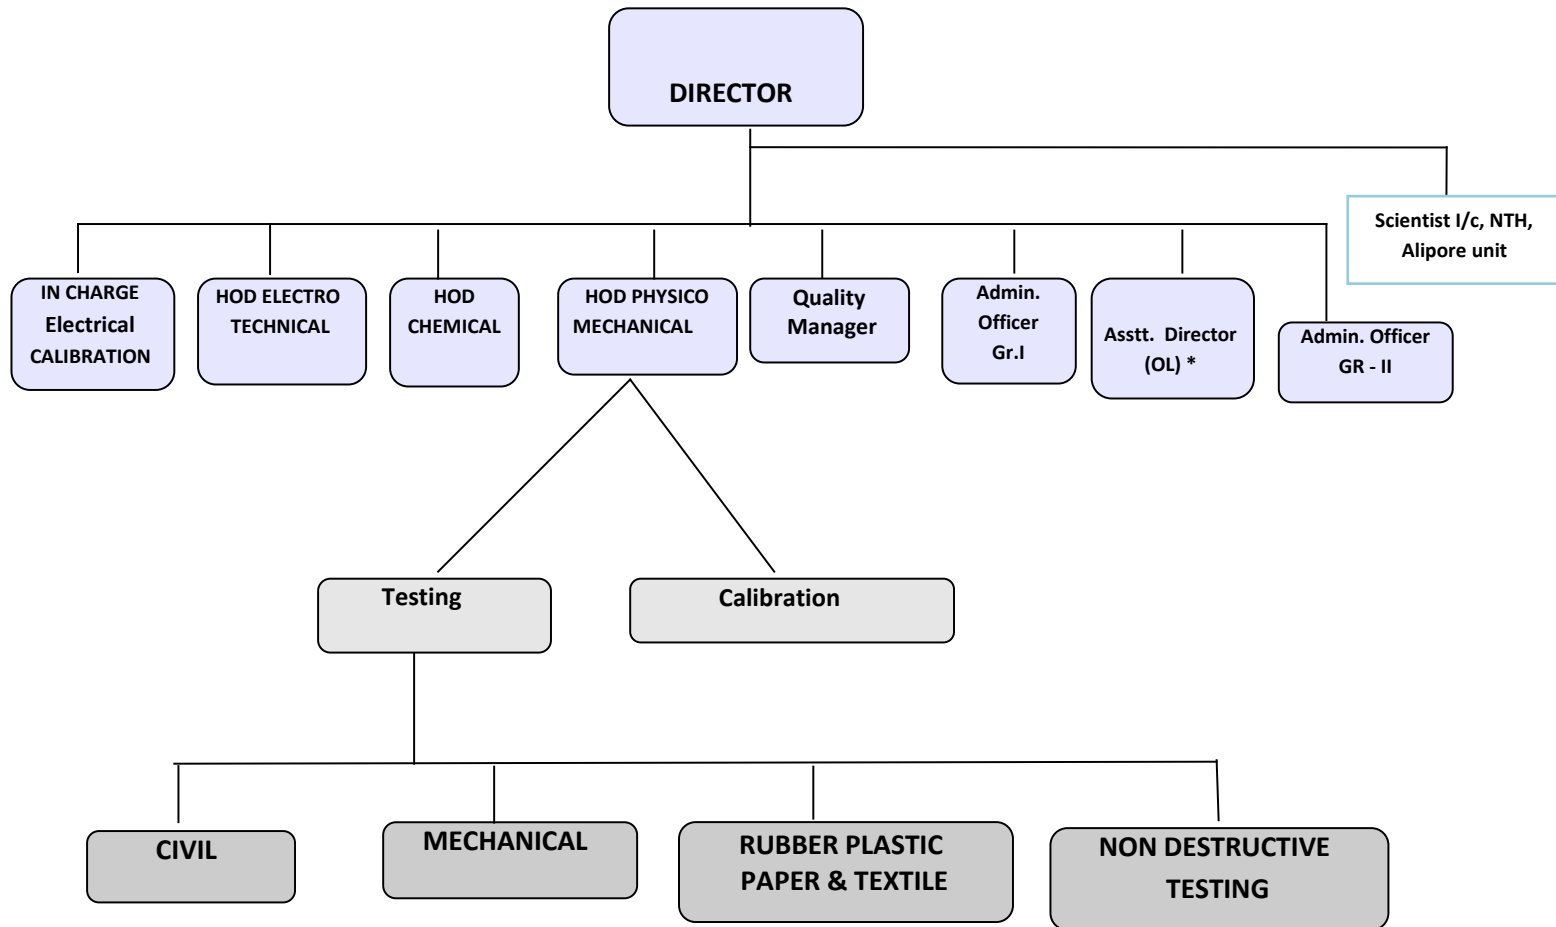

# Organisational Structure of National Test House (ER), Kolkata

\* Having responsibility with regard to the implementation of Official Language Policy in NTH as a whole.